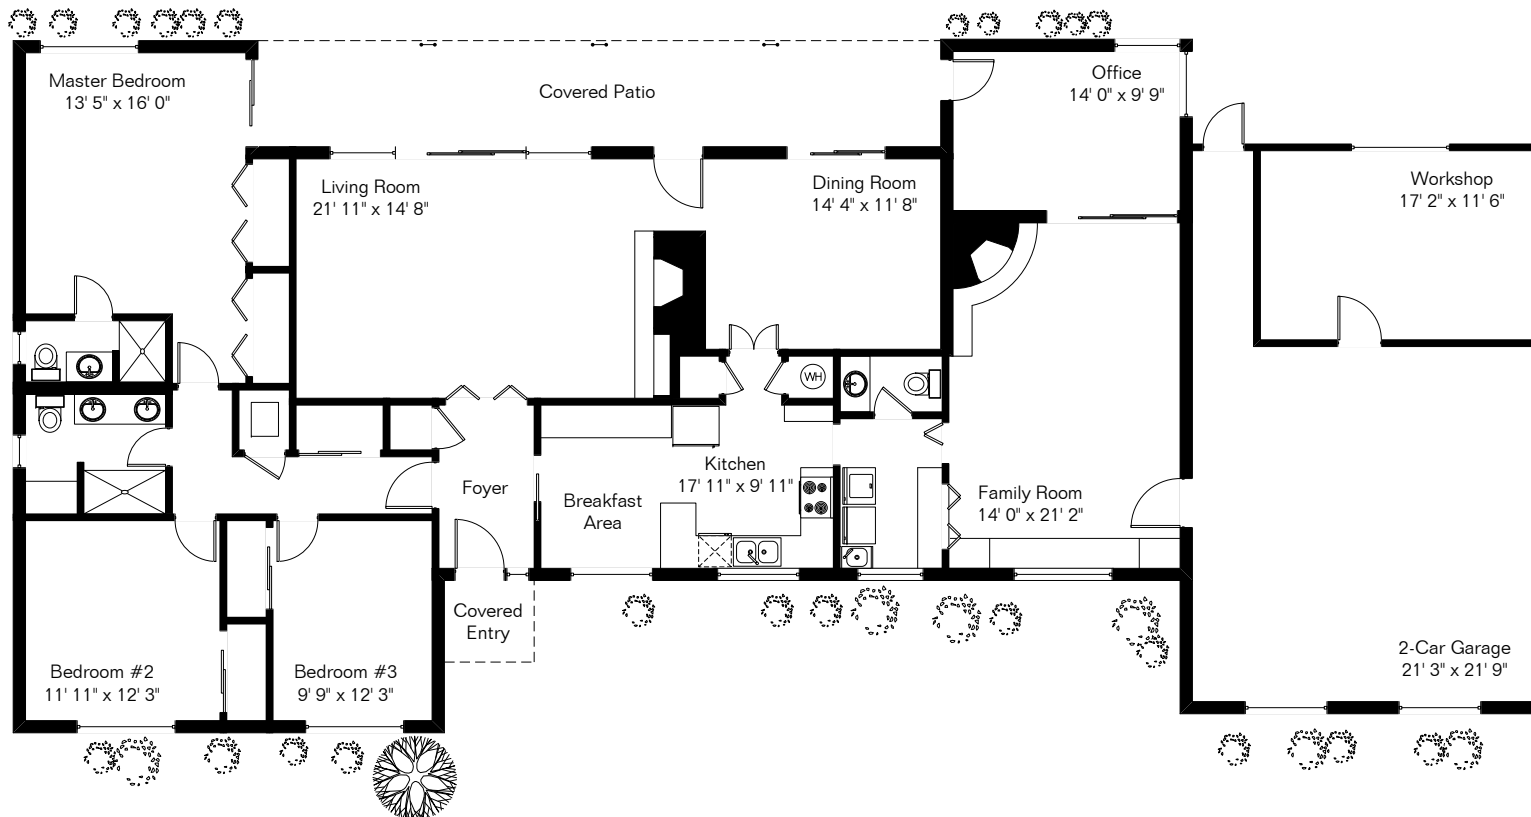

The square footages and room size information are deemed to be reliable but are not guaranteed and should be independently verified.

# 3435 E Camino Campestre

Living Area 2,366 Sq Ft  
Garage 763 Sq Ft

Site Visit September 2014

0 ft. 6 ft. 10 ft. 20 ft.

Copyright 2014 Floor Plans First! LLC  
All Rights Reserved.

[www.FloorPlansFirst.com](http://www.FloorPlansFirst.com)